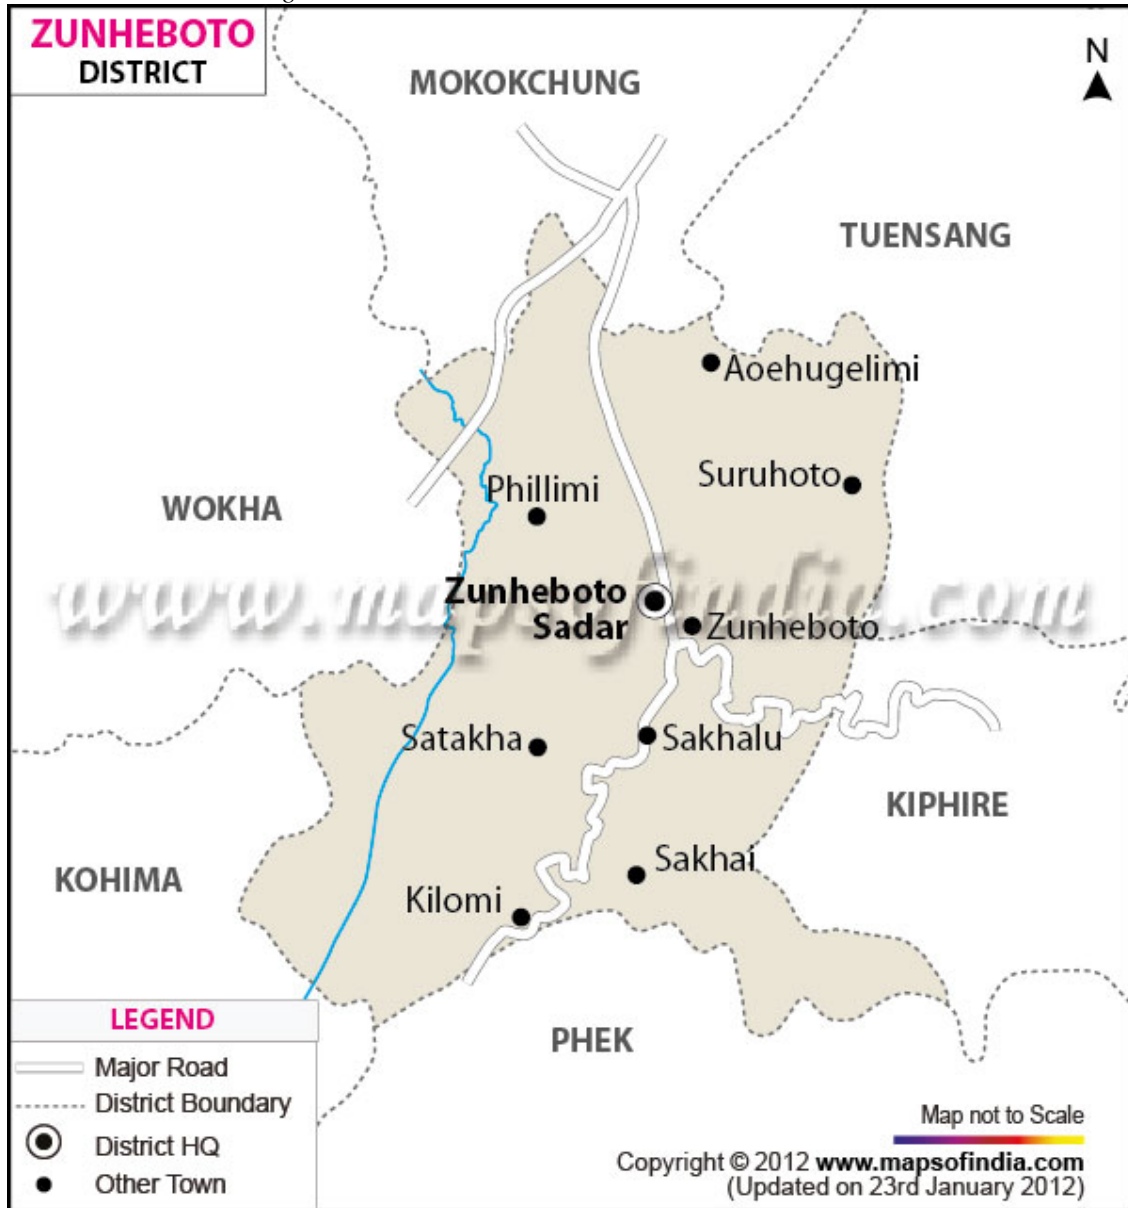

## MAP OF ZUNHEBOTO DISTRICT

1. Geographical Position\*:

North Latitude Between  $26^{\circ} 13'336''N$   
East Longitude Between  $94^{\circ} 28'636'' E$

3. Total Geographical area : 1255sq. km
4. District Headquarters name : Zunheboto